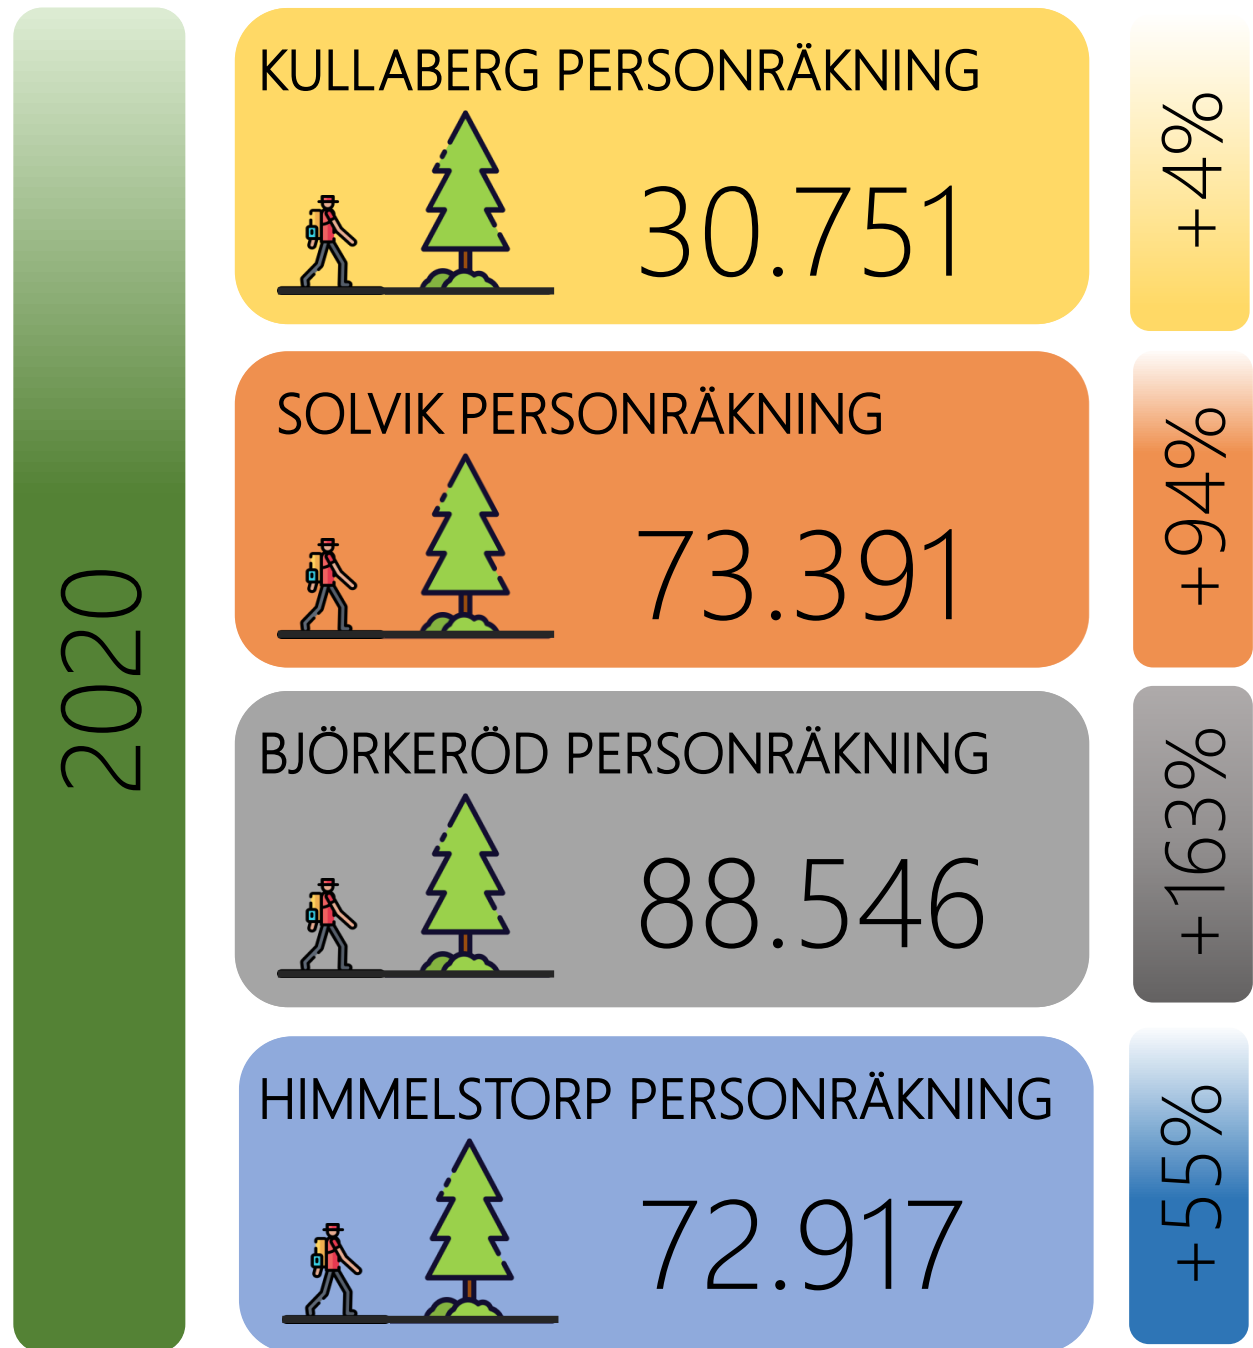

PEDESTRIANS IN KULLABERG 2019 – 2021 (JANUARY 1st – DECEMBER 31st) Visitors Distribution

PERSONRÄKNING