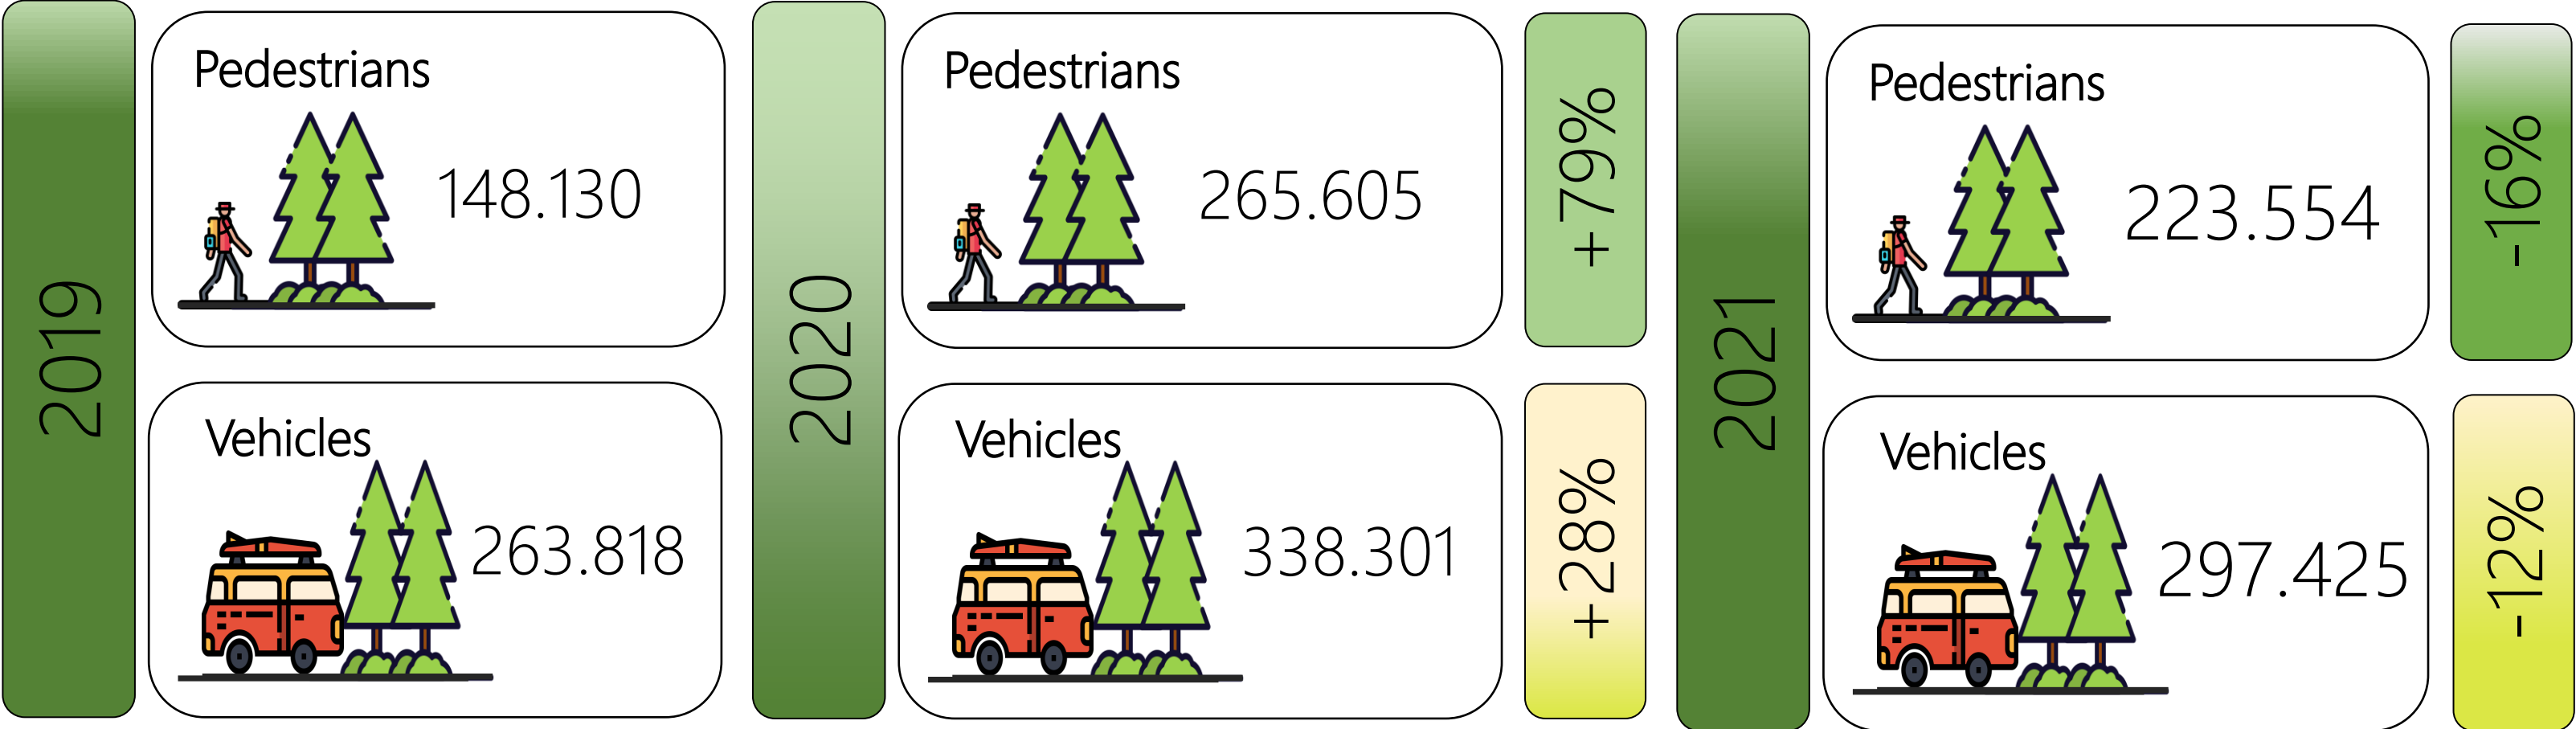

# PEDESTRIANS AND VEHICLES DATA ANALYSIS

COVID-19 EFFECTS IN NUMBERS  
KULLABERG NATURE RESERVE

# VISITORS IN KULLABERG 2019 – 2021 (JANUARY 1st – DECEMBER 31st)

# VISITORS KULLABERG 2020 (JANUARY 1st – December 31st)

naturum  
Kullaberg

87.344

200.253

265.605

138.048

# PEDESTRIANS IN KULLABERG 2019 – 2021 (JANUARY 1st – DECEMBER 31st) Visitors Distribution