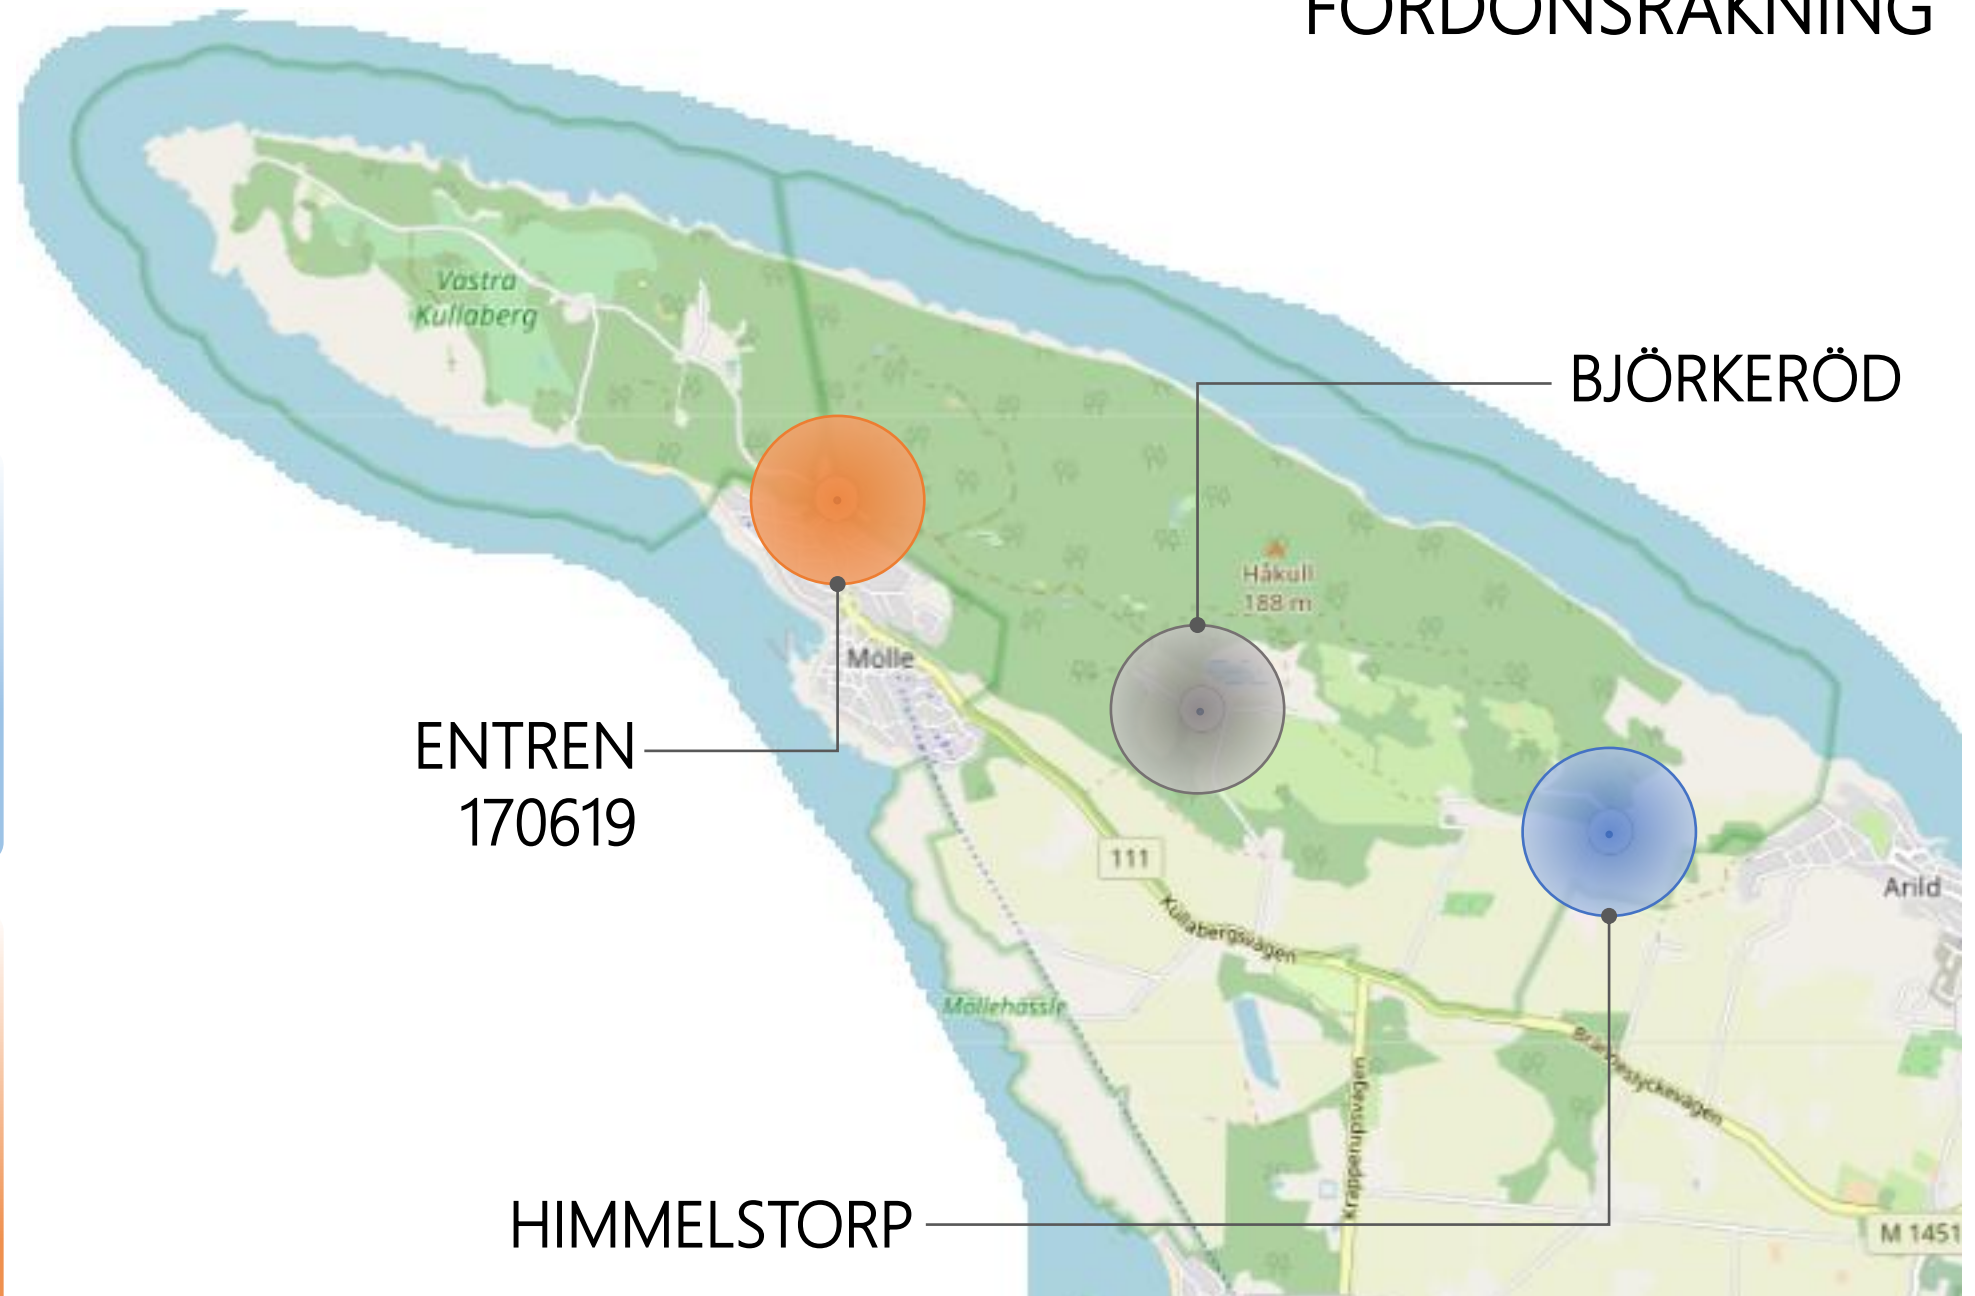

## FORDONSRÄKNING

# VEHICLES IN KULLABERG 2019 – 2021 (JANUARY 1st – DECEMBER 31st) Visitors Distribution

2021

BJÖRKERÖD FORDONSRÄKNING

51.415

-10%

HIMMELSTORP FORDONSRÄKNING

77.751

-4%