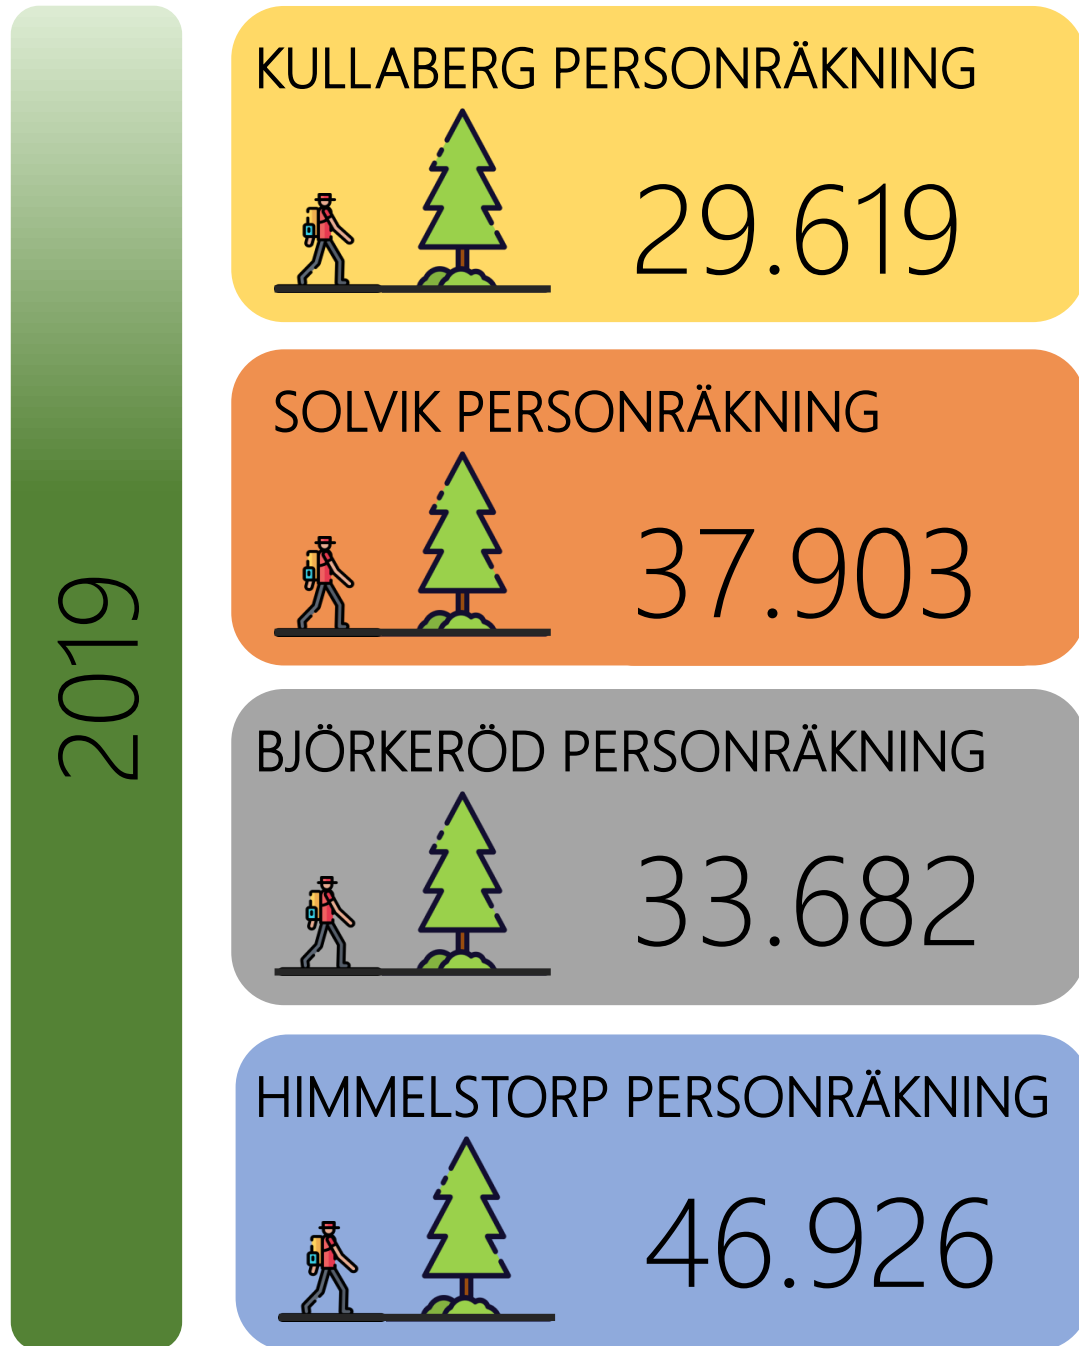

# VISITORS KULLABERG 2020 (JANUARY 1st – December 31st)

naturum  
Kullaberg

87.344

200.253

265.605

138.048

# VISITORS KULLABERG 2021 (JANUARY 1st – December 31st)

naturum  
Kullaberg

70.660

168.261

223.554

129.166

# PEDESTRIANS IN KULLABERG 2019 – 2021 (JANUARY 1st – DECEMBER 31st) Visitors Distribution