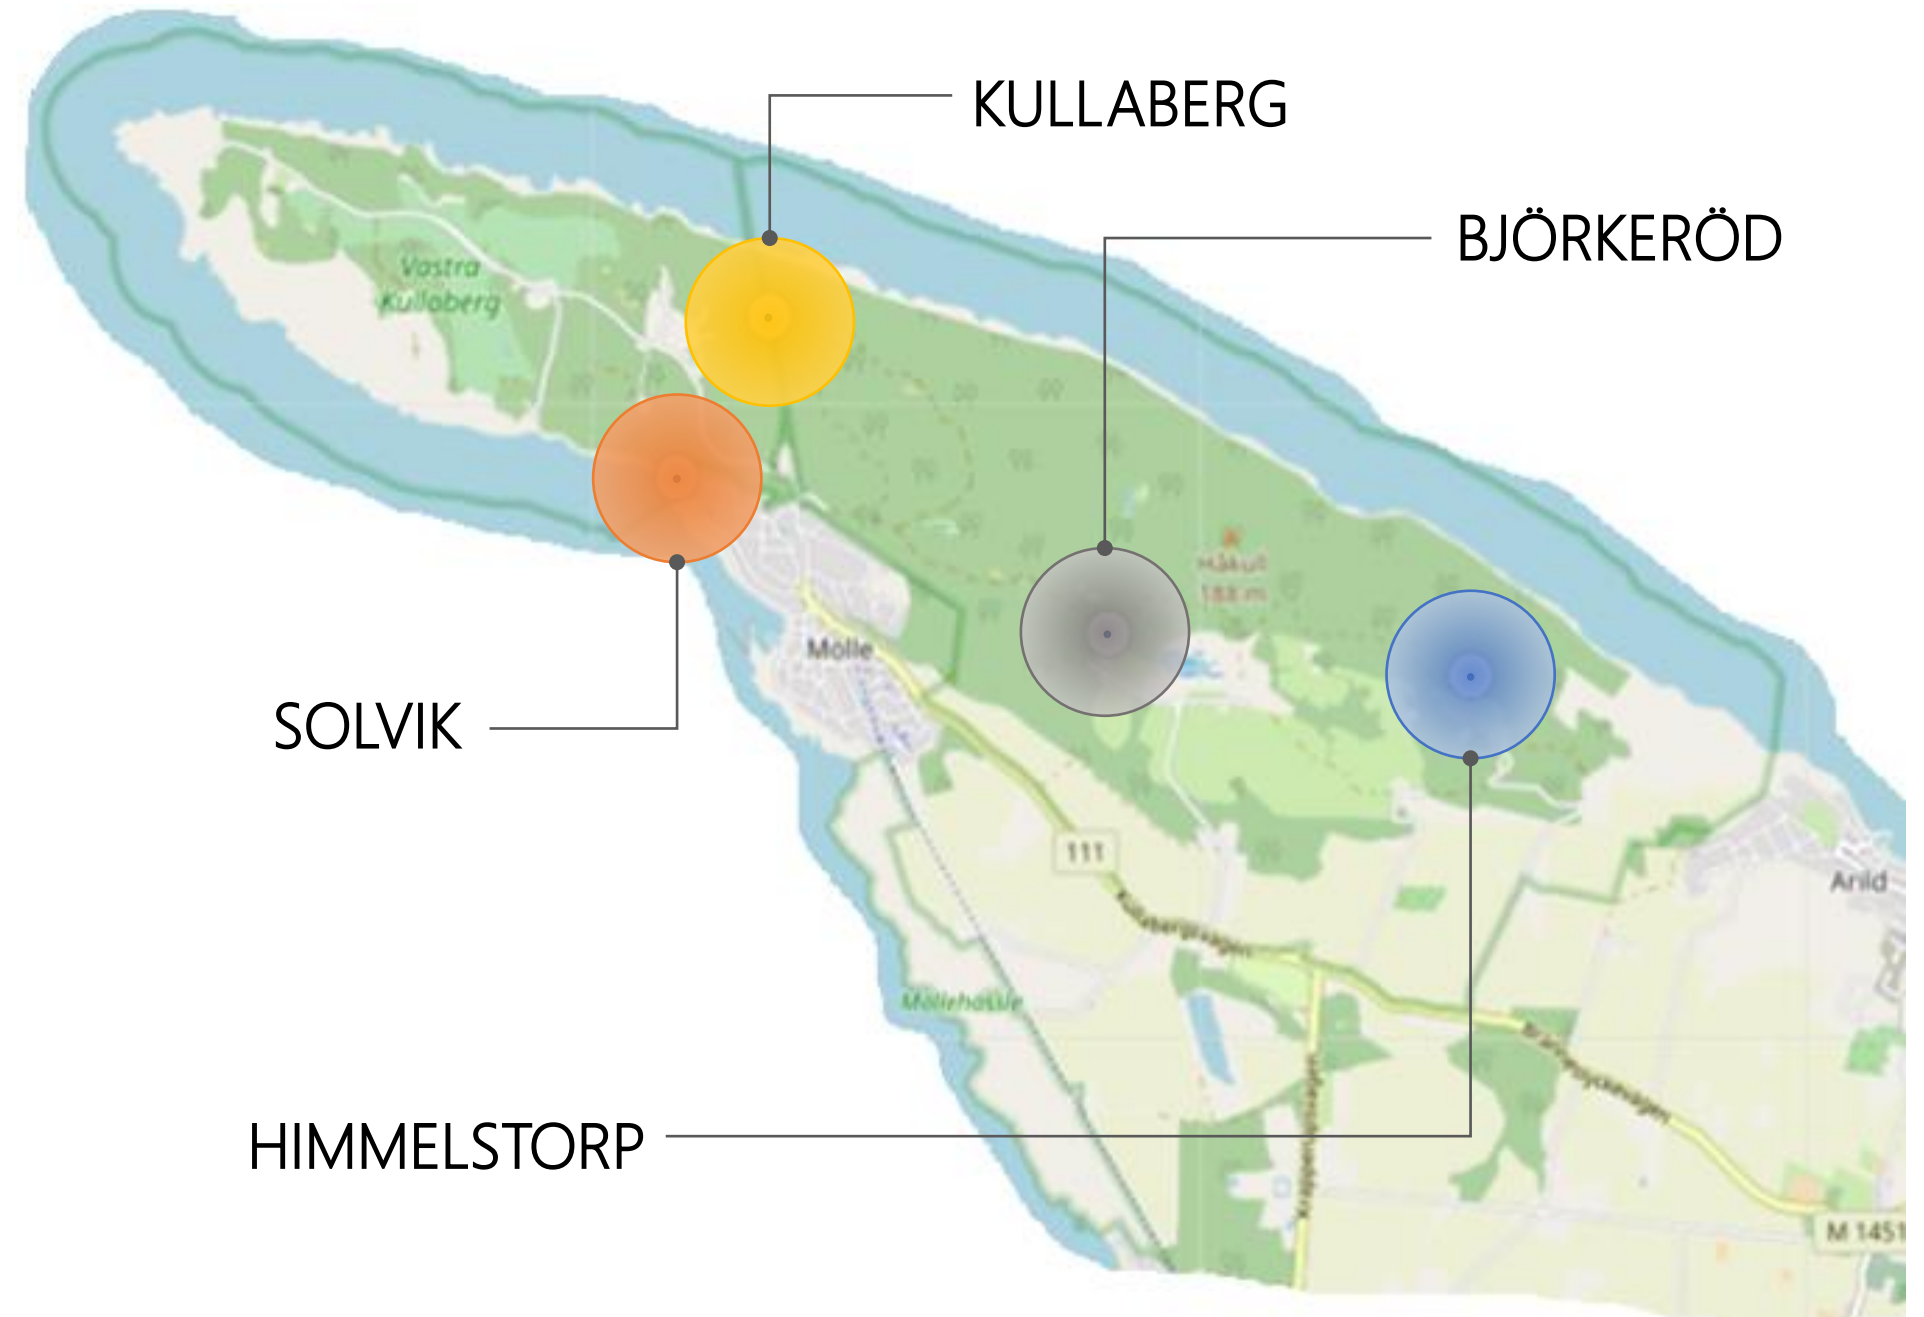

PERSONRÄKNING