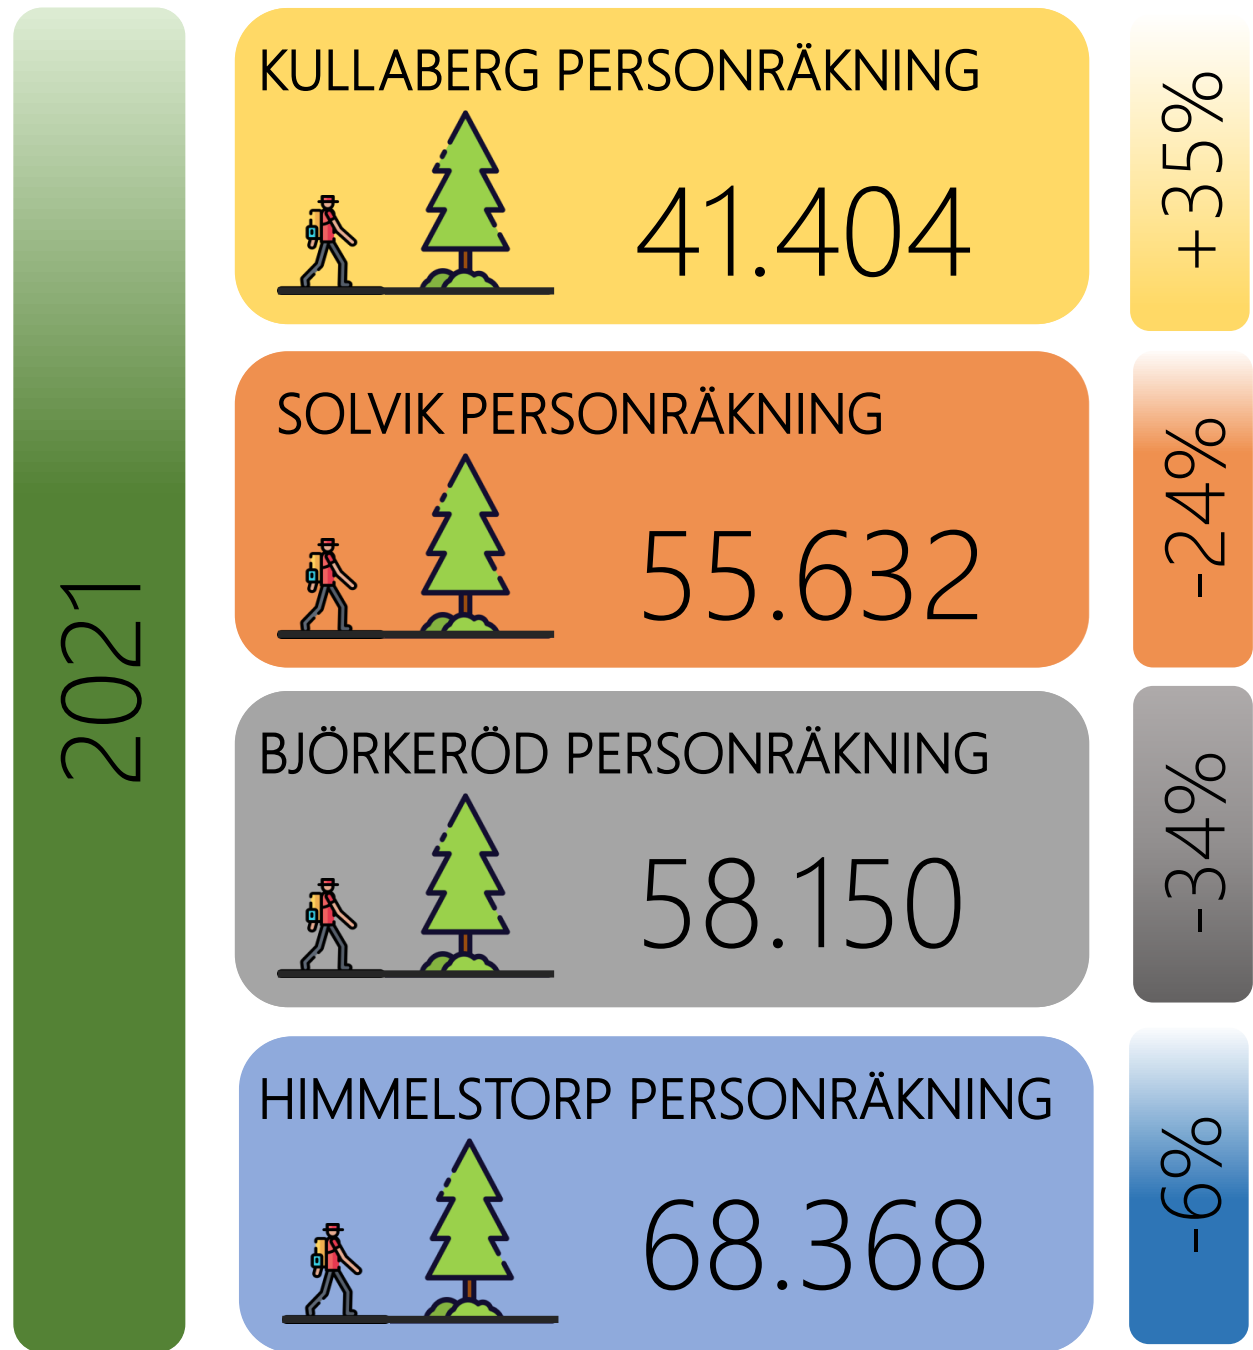

PEDESTRIANS IN KULLABERG 2019 – 2021 (JANUARY 1st – DECEMBER 31st) Visitors Distribution