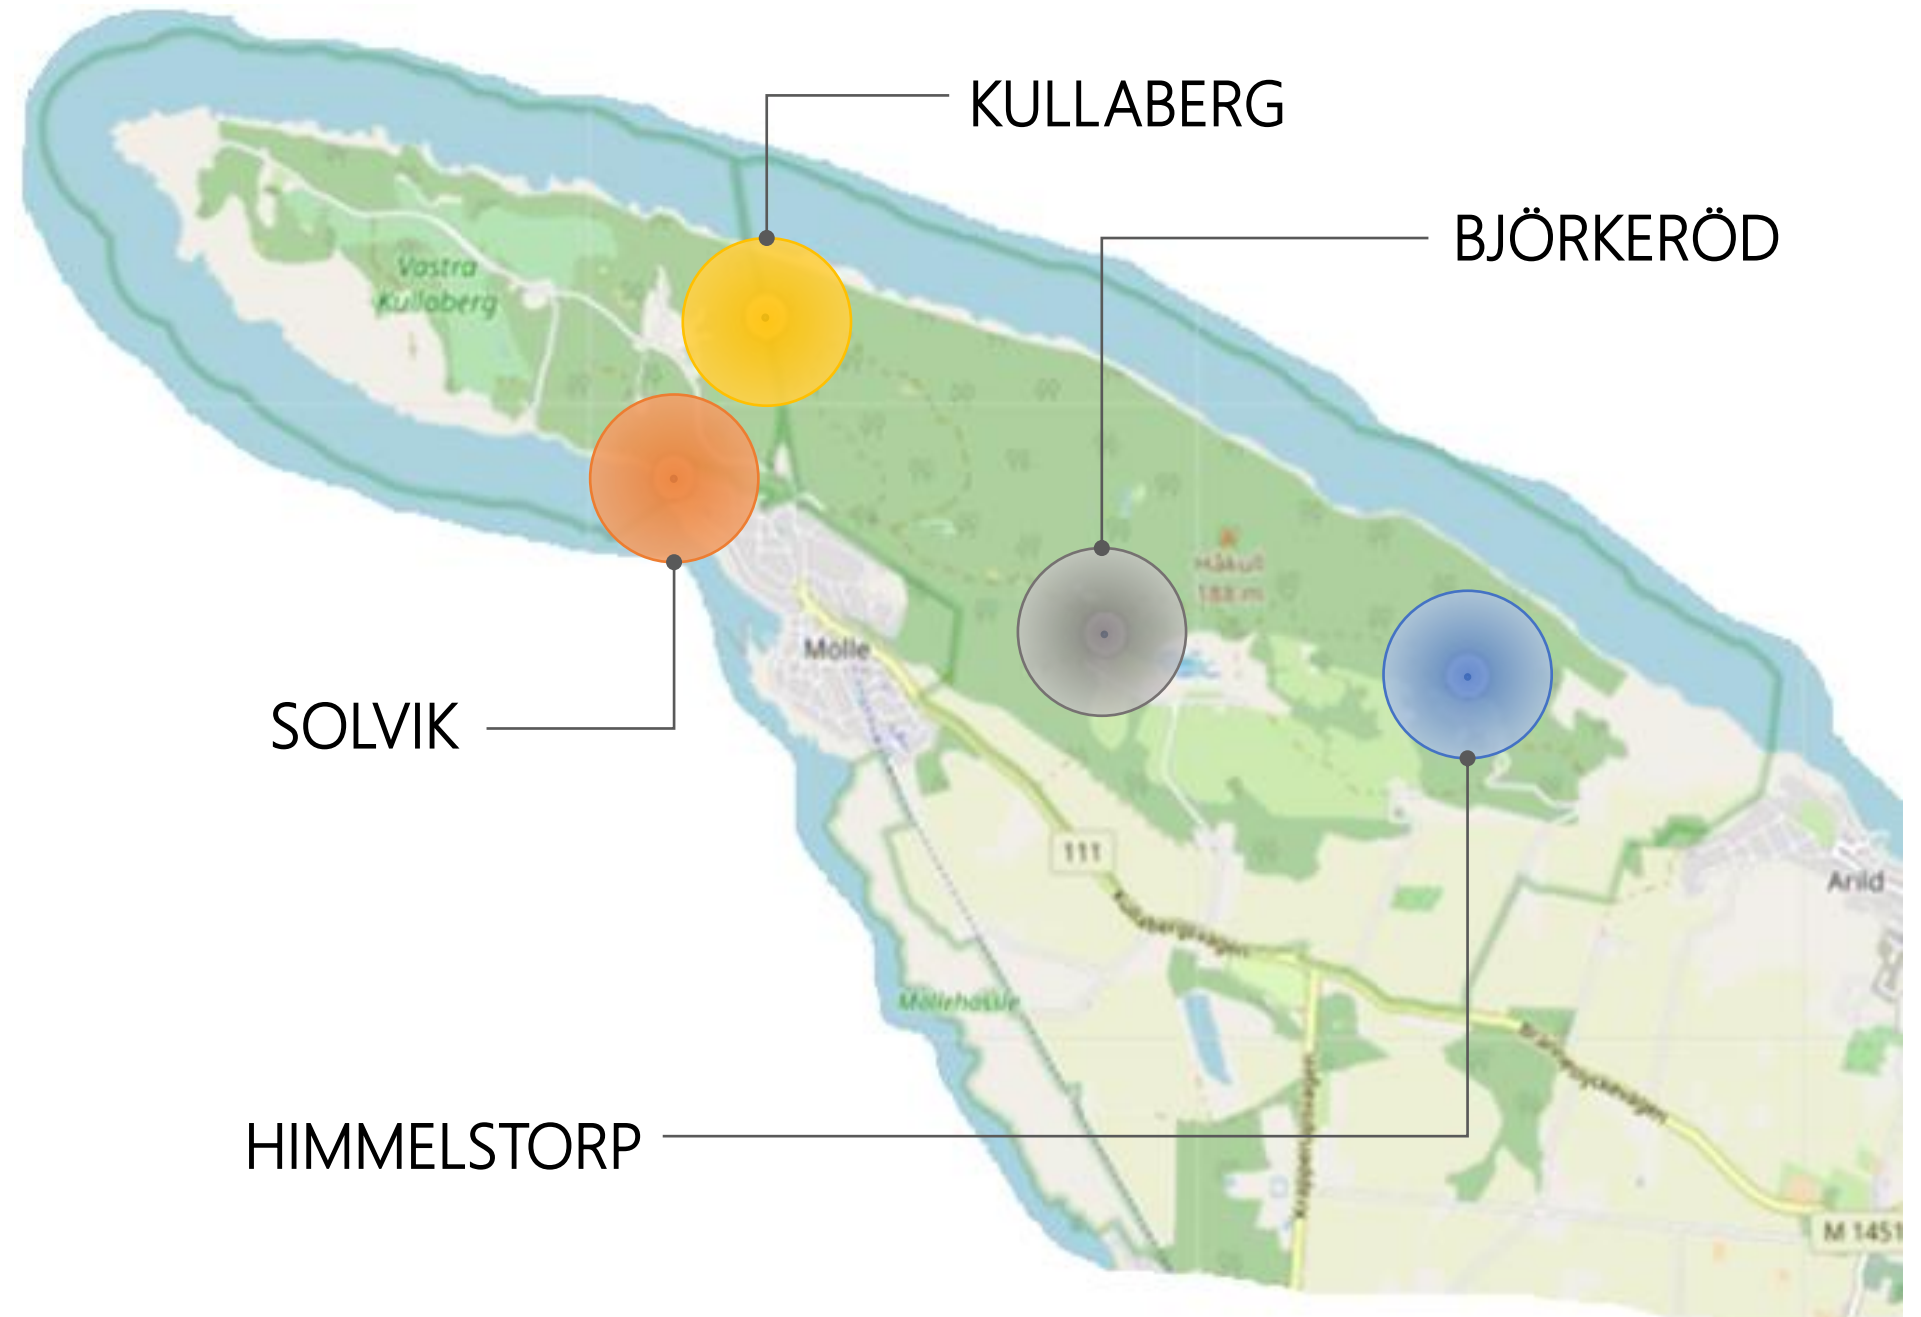

PEDESTRIANS IN KULLABERG 2019 – 2021 (JANUARY 1st – DECEMBER 31st) Visitors Distribution

PERSONRÄKNING